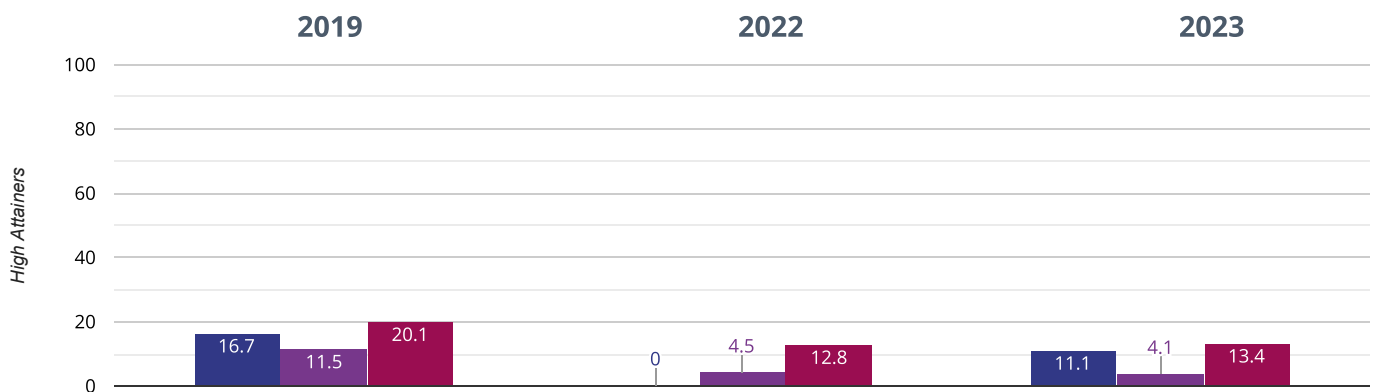

✎ Writing - achieved standard

88.9% in 2023

28.9% points rise since 2022

13.9% points rise since 2019

■ Turvey Primary School ■ Bedford Borough (56) ■ NCER National (14596)

✎ Writing - high attainers

11.1% in 2023

11.1% points rise since 2022

5.6% points drop since 2019

■ Turvey Primary School ■ Bedford Borough (56) ■ NCER National (14596)

⊕ Maths - achieved standard

77.8% in 2023

27.8% points rise since 2022

5.5% points drop since 2019