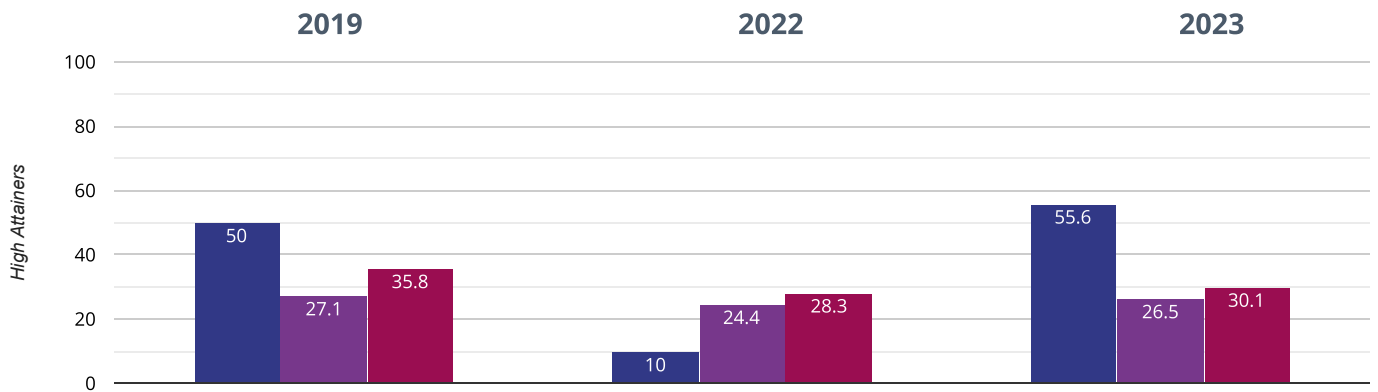

⊕ Maths - average scaled score

106.6 in 2023

4.2 points rise since 2022

1.6 points rise since 2019

■ Turvey Primary School ■ Bedford Borough (56) ■ NCER National (14596)

⊕ GPS - achieved standard

88.9% in 2023

8.9% points rise since 2022

2.8% points drop since 2019

■ Turvey Primary School ■ Bedford Borough (56) ■ NCER National (14596)

? GPS - high attainers

55.6% in 2023

45.6% points rise since 2022

5.6% points rise since 2019