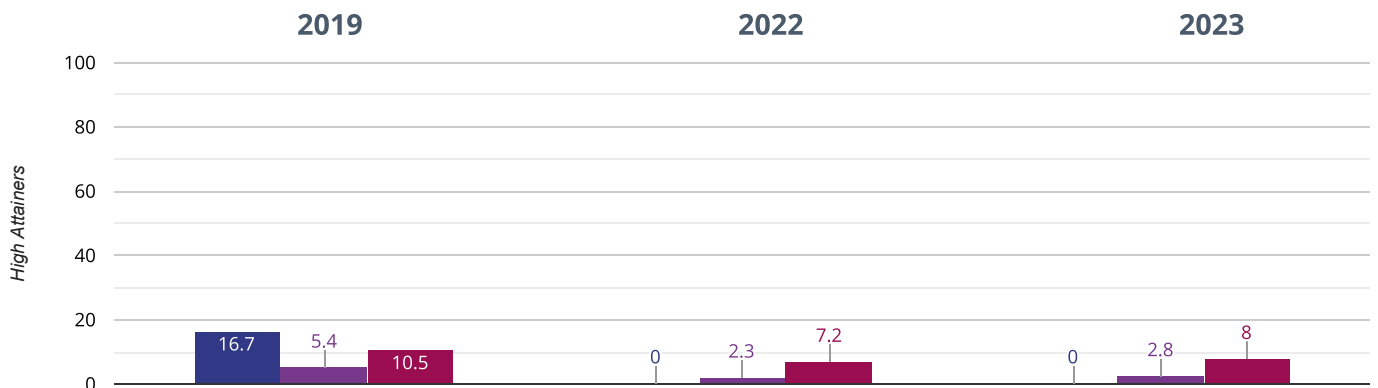

RWM - achieved standard

77.8% in 2023

27.8% points rise since 2022

11.1% points rise since 2019

■ Turvey Primary School ■ Bedford Borough (56) ■ NCER National (14596)

RWM - high attainers

0% in 2023

0% change from 2022