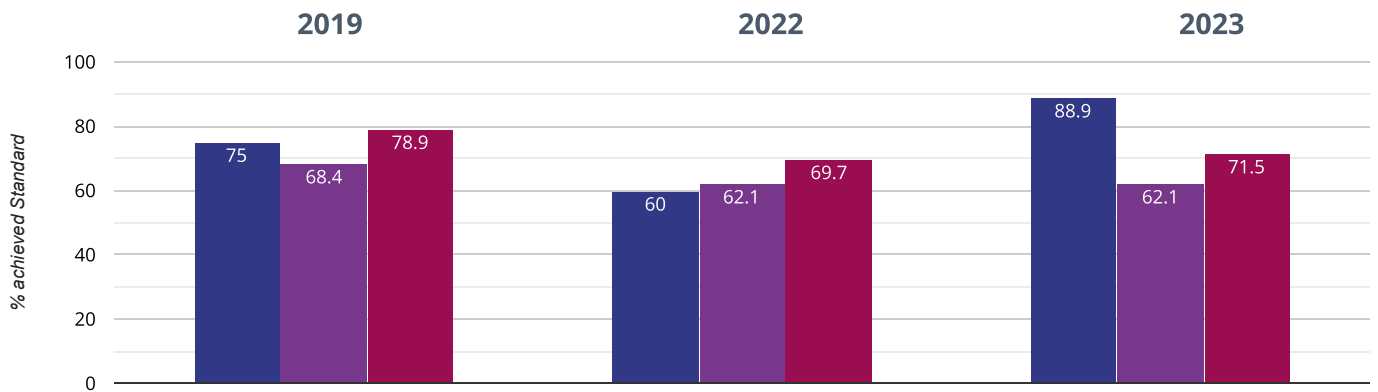

11.1% points drop since 2022

2.8% points drop since 2019

■ Turvey Primary School ■ Bedford Borough (56) ■ NCER National (14596)

Reading - high attainers

55.6% in 2023

25.6% points rise since 2022

2.7% points drop since 2019

■ Turvey Primary School ■ Bedford Borough (56) ■ NCER National (14596)

Reading - average scaled score

110 in 2023

4.2 points rise since 2022

1.5 points rise since 2019

■ Turvey Primary School ■ Bedford Borough (56) ■ NCER National (14596)

✎ Writing - achieved standard

88.9% in 2023

28.9% points rise since 2022

13.9% points rise since 2019

■ Turvey Primary School ■ Bedford Borough (56) ■ NCER National (14596)

✎ Writing - high attainers

11.1% in 2023