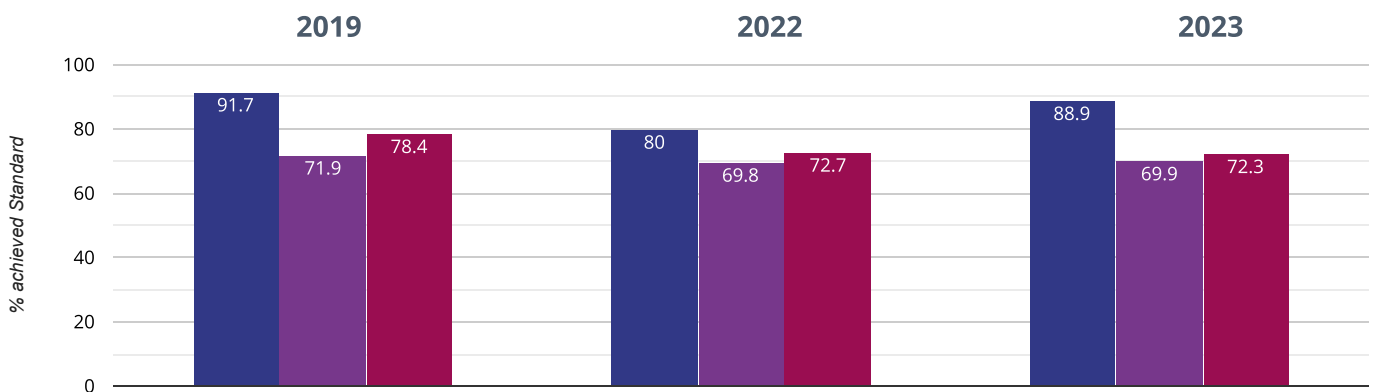

⊕ Maths - average scaled score

106.6 in 2023

4.2 points rise since 2022

1.6 points rise since 2019

■ Turvey Primary School ■ Bedford Borough (56) ■ NCER National (14596)

⊕ GPS - achieved standard

88.9% in 2023

8.9% points rise since 2022

2.8% points drop since 2019

■ Turvey Primary School ■ Bedford Borough (56) ■ NCER National (14596)

? GPS - high attainers

55.6% in 2023

45.6% points rise since 2022

5.6% points rise since 2019