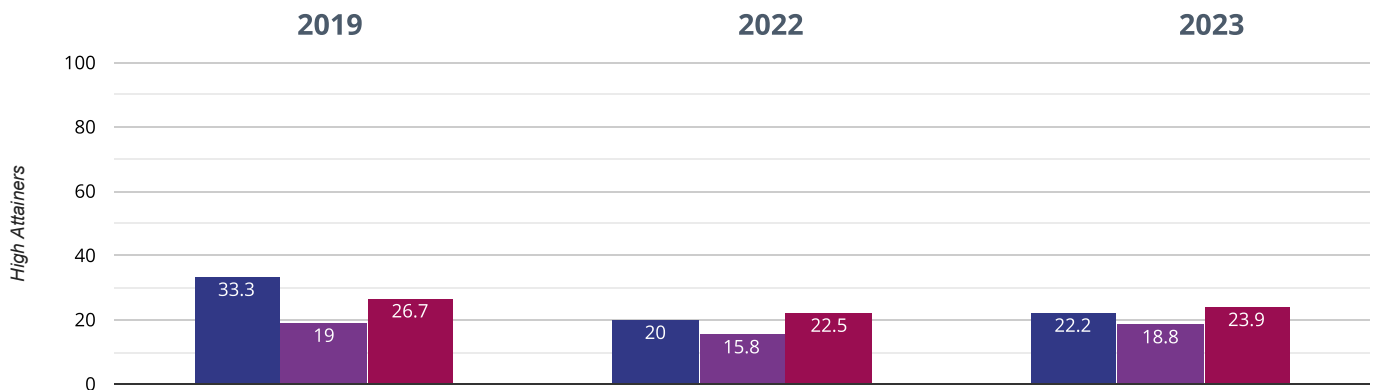

✎ Writing - achieved standard

88.9% in 2023

28.9% points rise since 2022

13.9% points rise since 2019

■ Turvey Primary School ■ Bedford Borough (56) ■ NCER National (14596)

✎ Writing - high attainers

11.1% in 2023

11.1% points rise since 2022

5.6% points drop since 2019

■ Turvey Primary School ■ Bedford Borough (56) ■ NCER National (14596)

⊕ Maths - achieved standard

77.8% in 2023

27.8% points rise since 2022

5.5% points drop since 2019

■ Turvey Primary School ■ Bedford Borough (56) ■ NCER National (14596)

⊕ Maths - high attainers

22.2% in 2023

2.2% points rise since 2022

11.1% points drop since 2019

■ Turvey Primary School ■ Bedford Borough (56) ■ NCER National (14596)