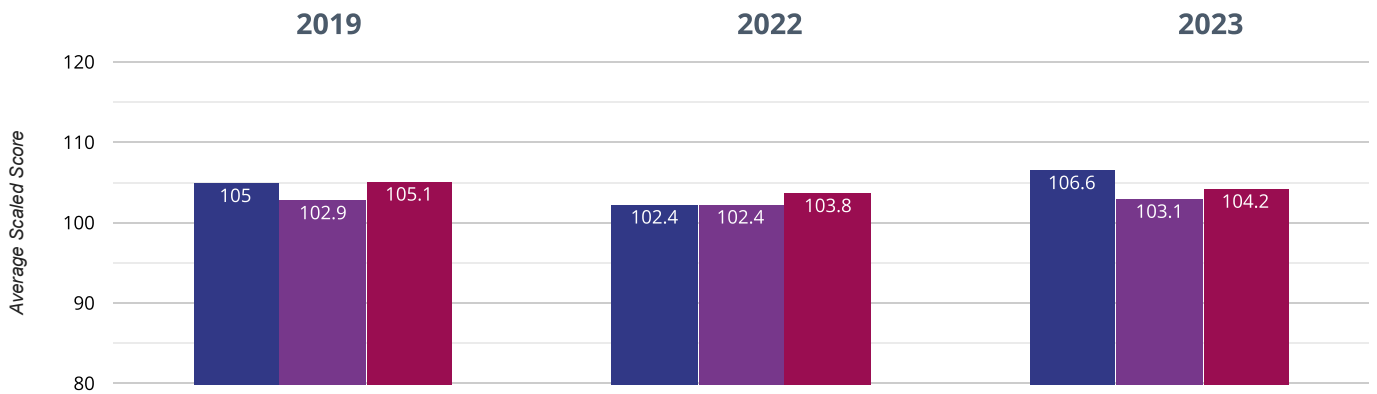

11.1% points rise since 2022

5.6% points drop since 2019

■ Turvey Primary School ■ Bedford Borough (56) ■ NCER National (14596)

⊕ Maths - achieved standard

77.8% in 2023

27.8% points rise since 2022

5.5% points drop since 2019

■ Turvey Primary School ■ Bedford Borough (56) ■ NCER National (14596)

⊕ Maths - high attainers

22.2% in 2023

2.2% points rise since 2022

11.1% points drop since 2019

■ Turvey Primary School ■ Bedford Borough (56) ■ NCER National (14596)

⊕ Maths - average scaled score

106.6 in 2023

4.2 points rise since 2022

1.6 points rise since 2019

■ Turvey Primary School ■ Bedford Borough (56) ■ NCER National (14596)

⊕ GPS - achieved standard

88.9% in 2023