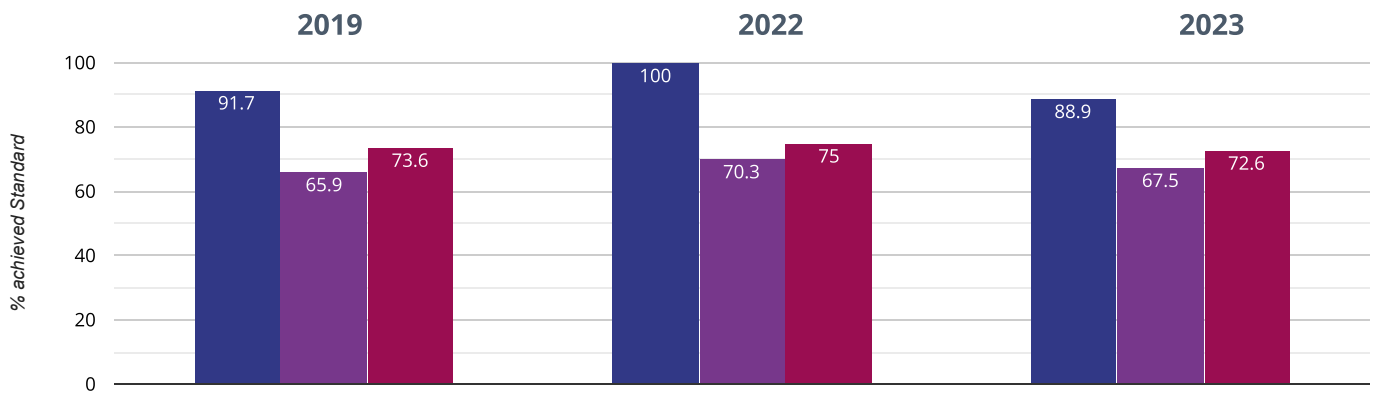

If you have any queries regarding the data within the Real Time Data graphs, please **contact your Local Authority**.

TURVEY PRIMARY SCHOOL

Brought to you by [the NCER](#)

Reading - achieved standard

88.9% in 2023

11.1% points drop since 2022

2.8% points drop since 2019

■ Turvey Primary School ■ Bedford Borough (56) ■ NCER National (14596)

Reading - high attainers

55.6% in 2023

25.6% points rise since 2022

2.7% points drop since 2019