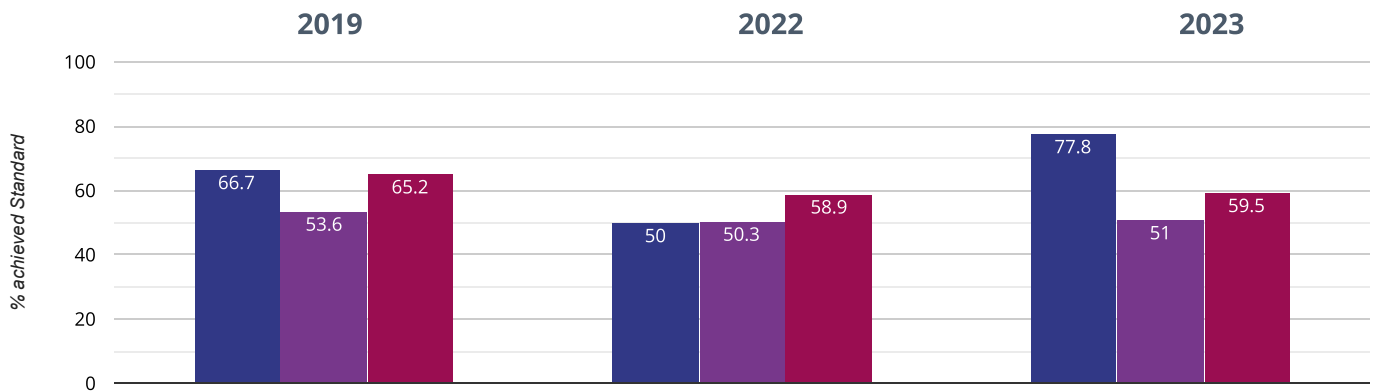

8.9% points rise since 2022

2.8% points drop since 2019

■ Turvey Primary School ■ Bedford Borough (56) ■ NCER National (14596)

? GPS - high attainers

55.6% in 2023

45.6% points rise since 2022

5.6% points rise since 2019

■ Turvey Primary School ■ Bedford Borough (56) ■ NCER National (14596)

? GPS - average scaled score

109 in 2023

6.2 points rise since 2022

0.6 points rise since 2019

■ Turvey Primary School ■ Bedford Borough (56) ■ NCER National (14596)

RWM - achieved standard

77.8% in 2023

27.8% points rise since 2022

11.1% points rise since 2019

■ Turvey Primary School ■ Bedford Borough (56) ■ NCER National (14596)

RWM - high attainers

0% in 2023

0% change from 2022