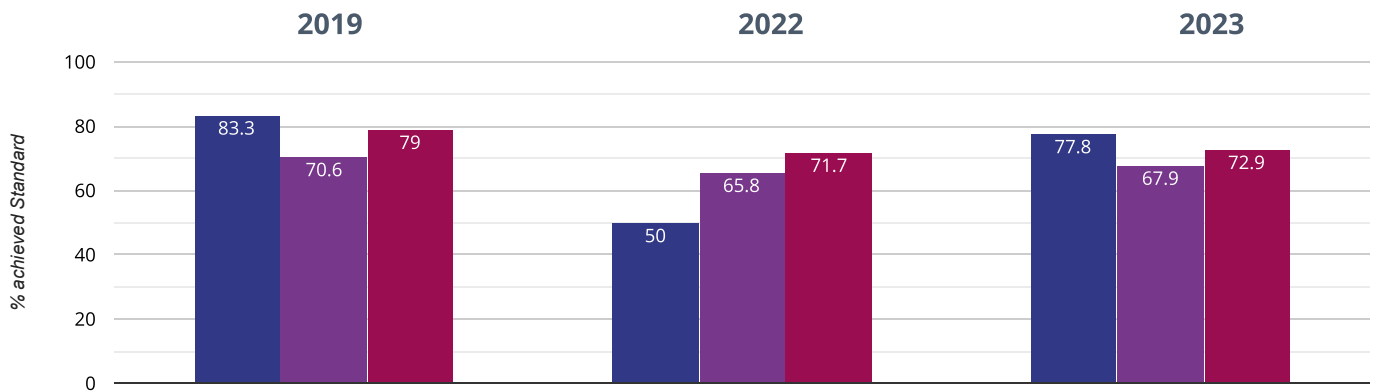

✎ Writing - achieved standard

88.9% in 2023

28.9% points rise since 2022

13.9% points rise since 2019

■ Turvey Primary School ■ Bedford Borough (56) ■ NCER National (14596)

✎ Writing - high attainers

11.1% in 2023

11.1% points rise since 2022

5.6% points drop since 2019

■ Turvey Primary School ■ Bedford Borough (56) ■ NCER National (14596)

⊕ Maths - achieved standard

77.8% in 2023

27.8% points rise since 2022

5.5% points drop since 2019