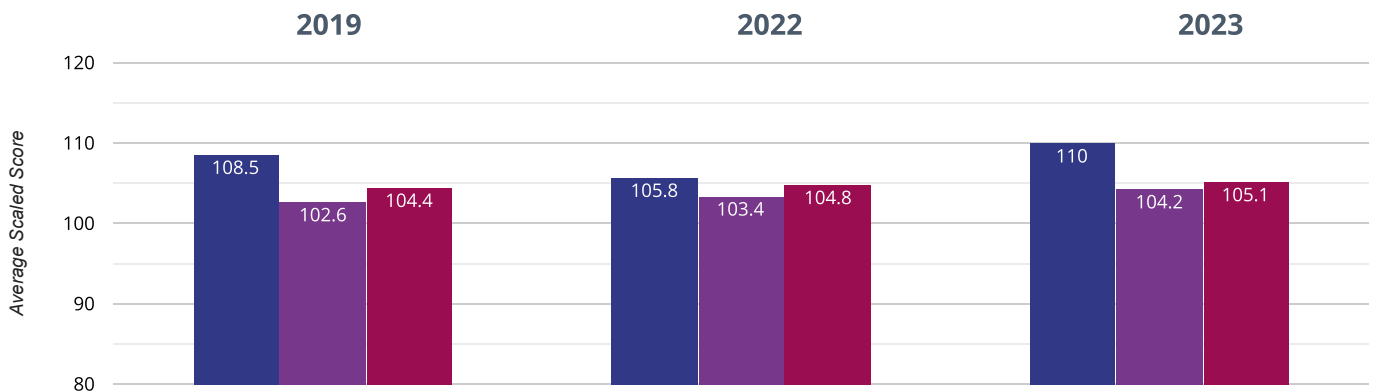

If you have any queries regarding the data within the Real Time Data graphs, please **contact your Local Authority**.

TURVEY PRIMARY SCHOOL

Brought to you by [the NCER](#)

Reading - achieved standard

88.9% in 2023

11.1% points drop since 2022

2.8% points drop since 2019

■ Turvey Primary School ■ Bedford Borough (56) ■ NCER National (14596)

Reading - high attainers

55.6% in 2023

25.6% points rise since 2022

2.7% points drop since 2019

■ Turvey Primary School ■ Bedford Borough (56) ■ NCER National (14596)

Reading - average scaled score

110 in 2023

4.2 points rise since 2022

1.5 points rise since 2019

■ Turvey Primary School ■ Bedford Borough (56) ■ NCER National (14596)