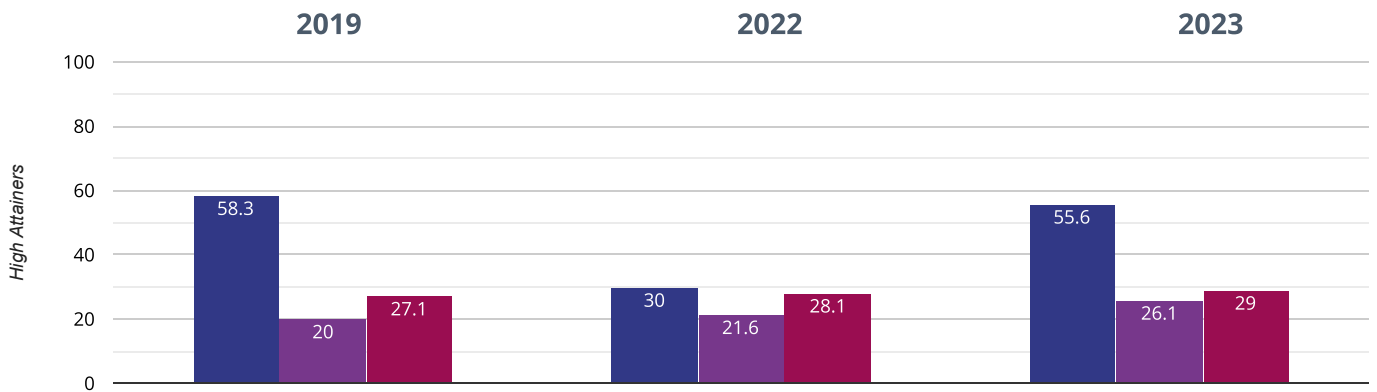

If you have any queries regarding the data within the Real Time Data graphs, please **contact your Local Authority**.

TURVEY PRIMARY SCHOOL

Brought to you by [the NCER](#)

Reading - achieved standard

88.9% in 2023

11.1% points drop since 2022

2.8% points drop since 2019

■ Turvey Primary School ■ Bedford Borough (56) ■ NCER National (14596)

Reading - high attainers

55.6% in 2023

25.6% points rise since 2022

2.7% points drop since 2019